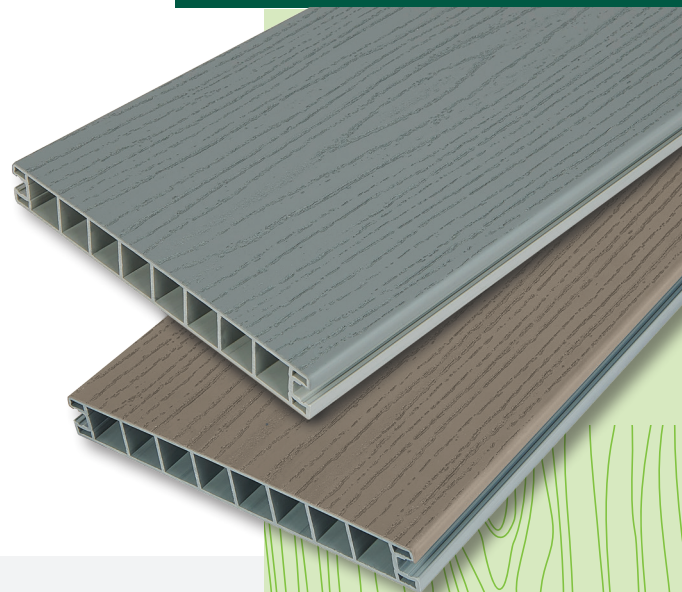

# Revive

Making outdoors, yours

Made from recycled PVC\*, Revive boards are an affordable, stylish, and eco-friendly choice.

Our Revive collection is designed for those who want the beauty and durability of premium composite decking, but at more affordable price.

This extra-wide board is fast to install using a hidden clip system, and creates contemporary, clean lines for the most modern garden.

\*100% recycled PVC core

Ecodek Revive is available in three stylish colour options.

Mocha

Stone Grey

Carbon Grey

Rot & split resistant

Splinter free

Slip resistant

Low maintenance

100% recycled PVC core

# Specification

|                  |       |
|------------------|-------|
| Standard length: | 4.9m  |
| Profile height:  | 25mm  |
| Profile width:   | 195mm |

|            |           |
|------------|-----------|
| Material:  | PVC       |
| Board type | Hollow    |
| Finish:    | Woodgrain |