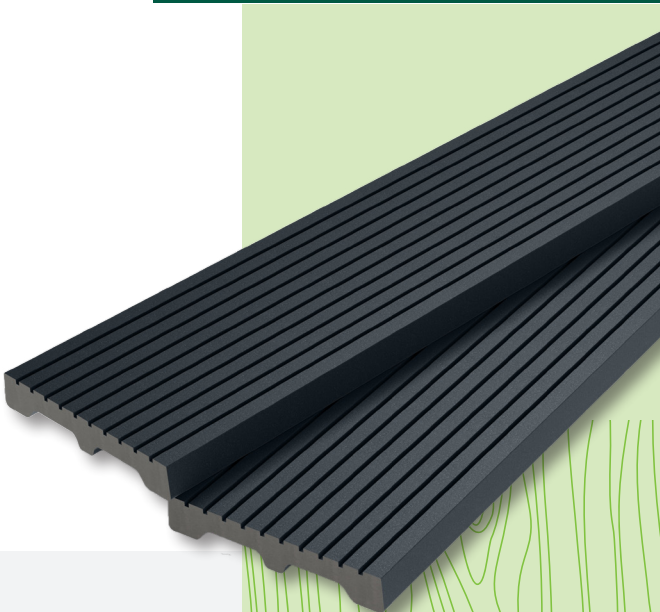

# Essentials

Making outdoors, yours

**Budget-friendly, grooved decking that doesn't compromise on quality.**

With a scalloped profile, these boards boast durability, without the weight. Choose Essentials for a great value solution that doesn't skimp on performance.

Essentials come with a 10 year guarantee for total peace of mind.

Ecodek Essentials is available in a number of stylish colour options.

Slate Grey

Pebble Grey

Pecan Brown

Walnut Brown

Midnight Black

Rot & split resistant

# Specification

Standard length:	3.6m
Profile height:	21mm
Profile width:	132mm

Material:	Wood polymer composite
Solid board	Scalloped
Finish:	Grooved

Coverage:	0.5m <sup>2</sup>
Warranty:	10 years*
Weight:	2.27kg/m

## Deck board profile

21mm x 132mm

3.6m standard stocked length

Designed for use with face fixings

Sustainable outdoor living