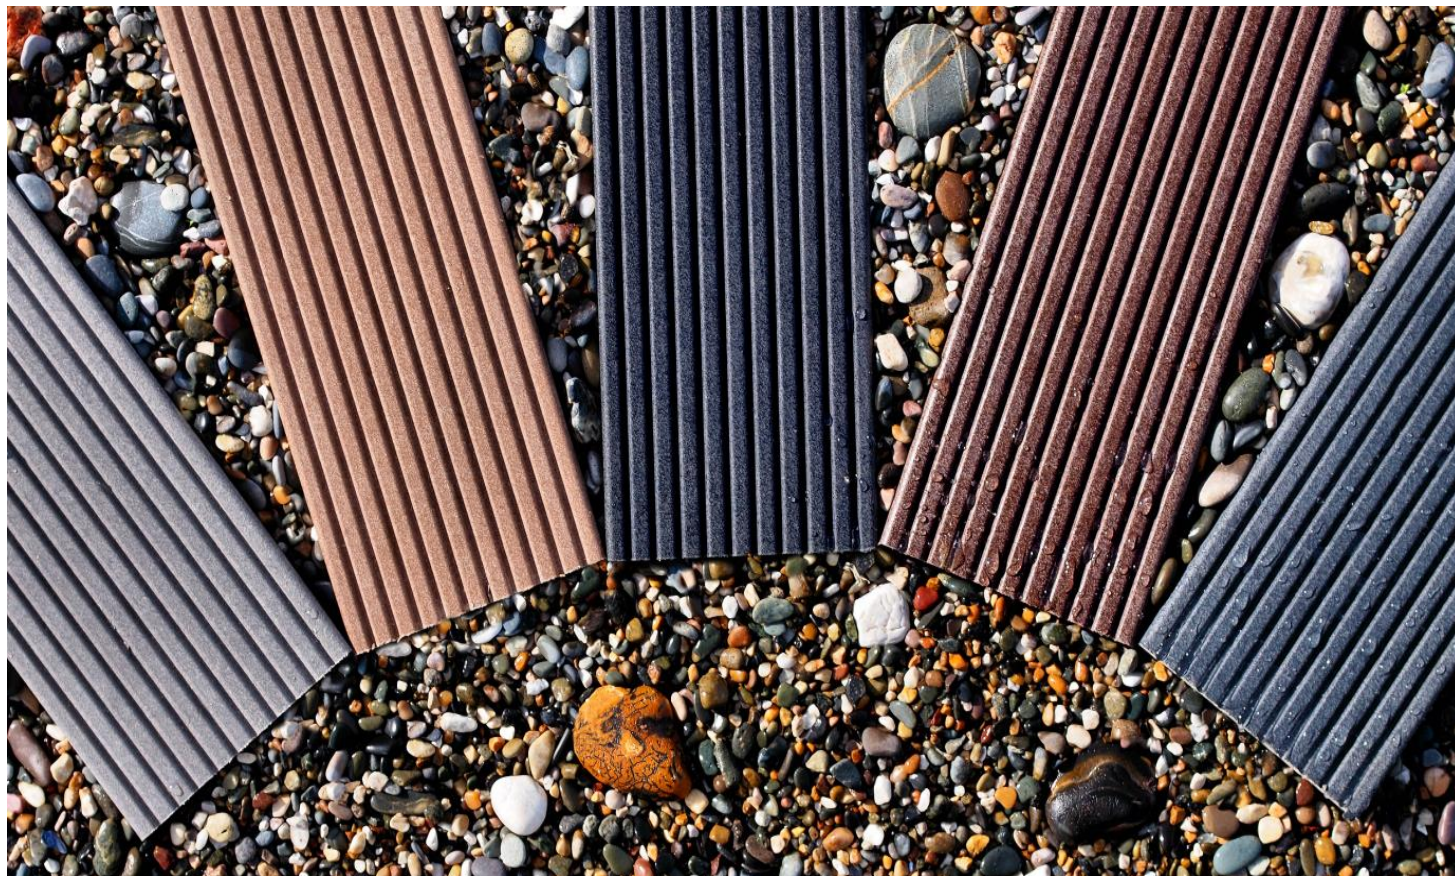

ecodek® Wood Polymer Composite decking comes in a range of colours. Black, Slate Grey, Pebble Grey, Dark Brown and Light Brown. Custom colours are available please contact us for more details (please see below).

Colours as shown above: - Pebble Grey, Light Brown, Black, Dark Brown and Slate Grey

As with any timber based product, some fade will occur - see below for more details:

Black – Low fade, retains its rich darkness

Slate Grey – Low fade, looks black in low light levels

Pebble Grey – Low to medium fade, weathers to a lighter grey

Dark brown – Low to medium fade, retains its warm, natural colouring

Light brown – Medium fade – weathers to a natural hessian colour